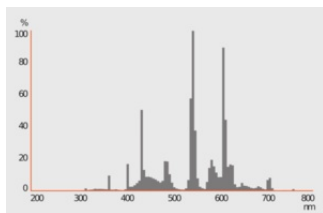

### Photometrical data

Luminous flux	3350 lm
Luminous efficacy	93 lm/W
Luminous flux at 25 °C	3350 lm
Color temperature	4000 K
Color rendering index Ra	≥77
Light color	740
Rated lamp efficacy (HF data 25 °C)	Under clarification by authority and standardization body