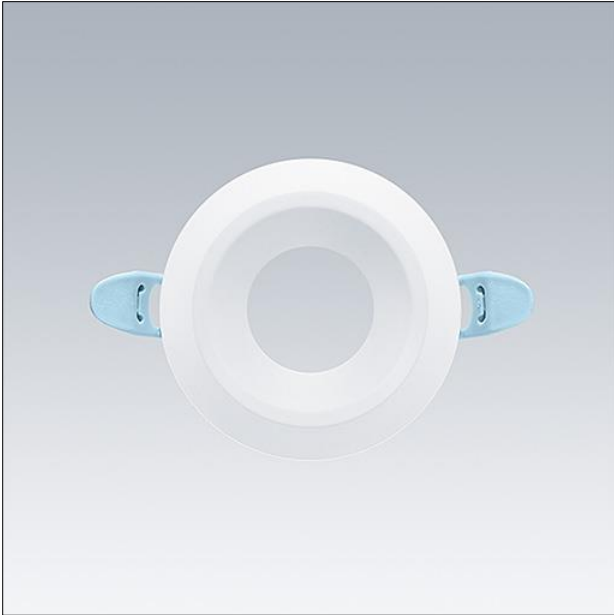

Accessory Lily spotlight

IP65 Round trim in white matt for LILY Downlight Light engine. Designed for bathroom applications. Trim not adjustable. Material: die-cast aluminium. Dimensions: Ø68 x 25 mm, weight: 0.08 kg.

TE_LILY_F_IP65_trim_WH.jpg

Light Distribution

STD - standard