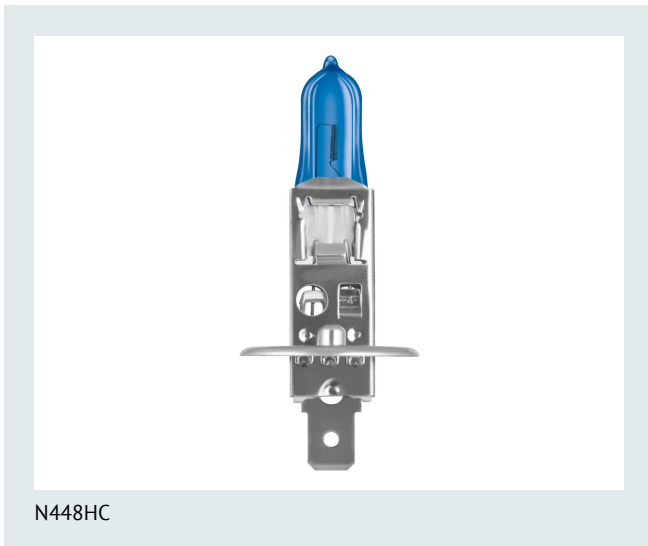

## Blue Power Light 80 W 12 V P14.5s

These off-road lighting solutions from NEOLUX turn night into day. Choose from the robust and reliable Power Light, with its powerful light output, the Blue Power Light, with its stylish bluish white light, or the Weather Light, which is optimized for fog, rain or snow. Whether you need the dark spaces ahead to be brightly lit or are facing rough weather conditions, our off-road range has a solution for you.

### Product family features

- High color temperature with stylish bluish white light
- High performance off-road lamp
- Color temperature: 5,000 K
- More power
- Rugged and versatile

N448HC

N448HC-2SCB

**Product information**

**Photometrical data**

Color temperature	5000 K
Luminous flux	1550 lm
Luminous flux tolerance	±15 %

**Dimensions & weight**

Product weight	6.30 g
Length	62.5 mm
Diameter	8.5 mm

**Lifespan**

Lifespan Tc	650 h
Lifespan B3	400 h