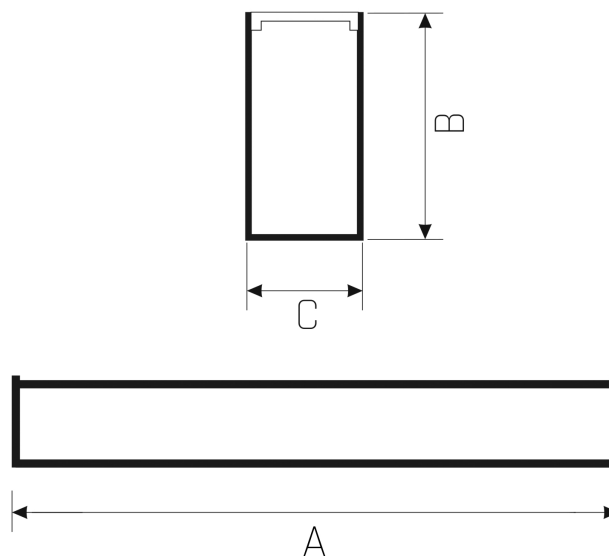

ALLDAY 5 LINE

WOJP01211

LED luminaire ALLDAY 5 LINE, with a power of 55 W, high light efficacy 115 lm/W. It is made of high-quality components, supported by a 5-year warranty. It shines with a warm light (3000K), which promotes relaxation and rest, making the illuminated room cosier. Narrow beam angle 75° gives directional light so that selected objects or surfaces can be better exposed. Suitable for both surface and suspended mounting.

Power	55 W	Voltage	230 V
Colour temperature	3000 K	Colour of light	WW
Beam angle	75 °	Degree of protection (IP)	IP20

Technical data

Code	WQJP01211
Power	55 W
Nominal current	263 mA
Voltage	230 V
Energy consumption	60 kWh/1000h
Frequency	50HZ Hz
Protection class	II
Power supply included	+
Manufacturer of power supply	TRIDONIC
Power factor	0.93
Luminous flux**	6325 lm (360°)
Lamp efficacy	115 lm/W
Colour temperature	3000 K
Colour of light	WW
Beam angle	75 °
RA	80
Light source included	+
Producer of LED diodes	SPECTRUM
Uniformity of color SDCM max	3
Dimmable	OPC
Working temperature range	-20/+40 °
Lifespan	50000 h
Housing material	Aluminum
Degree of protection (IP)	IP20
Colour	White
Dimension (AxBxC)	37x1700x100 mm
For use	Inside
Assembly method	On the ceiling, Suspended
Application	Inside
Made in	PL