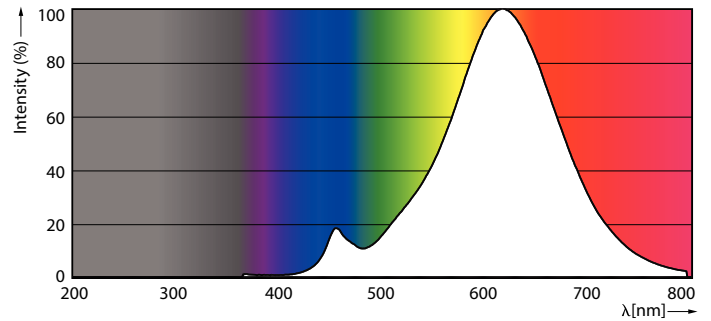

Classic filament LEDbulbs

Energy Consumption kWh/1000 h	7 kWh
EPREL Registration Number	387390
Product Data	
Full product code	871869674273000
Order product name	CLA LEDBulb ND 7-60W E27 WW A60 CL
EAN/UPC - Product	8718696742730

Order code	929001387302
Numerator - Quantity Per Pack	1
Numerator - Packs per outer box	10
Material Nr. (12NC)	929001387302
Net Weight (Piece)	0.030 kg

Dimensional drawing

Product	D	C
CLA LEDBulb ND 7-60W E27 WW A60 CL	60 mm	104 mm

Bulb A60 230V 7-60W 806lm 2700K E27 ND

Photometric data