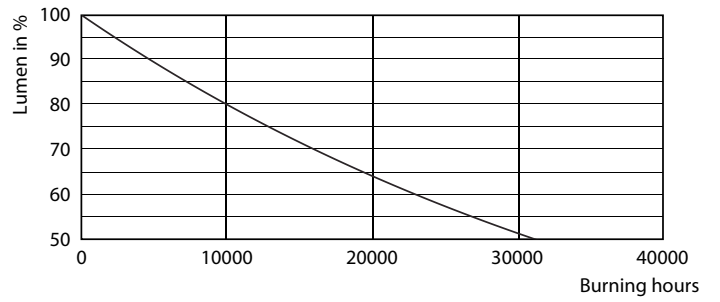

Product data

General Information	
Cap-Base	E27 [E27]
EU RoHS compliant	Yes
Nominal Lifetime (Nom)	15000 h
Switching Cycle	20000X
Technical Type	7-60W
Flux measurement reference	Sphere
Light Technical	
Color Code	827 [CCT of 2700K]
Luminous Flux (Nom)	806 lm
Color Designation	Warm White (WW)
Correlated Color Temperature (Nom)	2700 K
Luminous Efficacy (rated) (Nom)	115.00 lm/W
Color Consistency	<6
Color Rendering Index (Nom)	80
LLMF At End Of Nominal Lifetime (Nom)	70 %
Operating and Electrical	
Input Frequency	50 to 60 Hz

Bulb A60 230V 7-60W 806lm 2700K E27 ND

Photometric data

LEDbulb 60W E27 827 CL A60 ND

LEDbulb 60W E27 827 CL A60 ND

LEDbulb 60W E27 827 CL A60 ND

Classic filament LEDbulbs

Lifetime

LEDbulb 60W E27 827 CL A60 ND