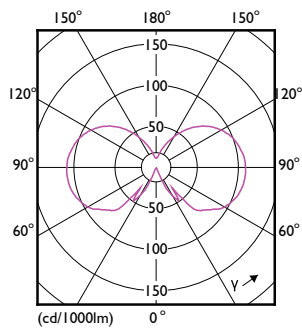

LEDbulb 60W E27 827 CL A60 ND

LEDbulb 60W E27 827 CL A60 ND

LEDbulb 60W E27 827 CL A60 ND