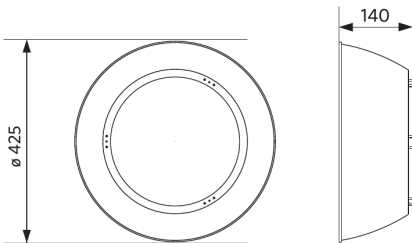

LEDHighbay-P5
Reflector-D330