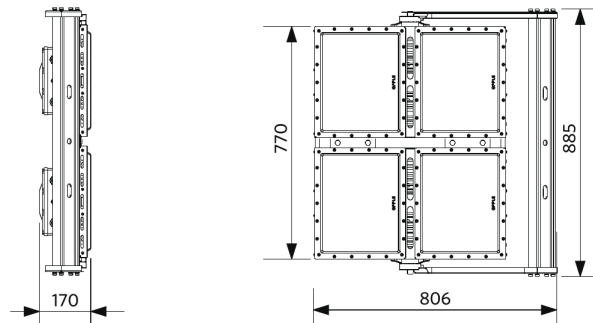

LEDfloodHO-P-620W
(x2 +MountingKit-4Mod)