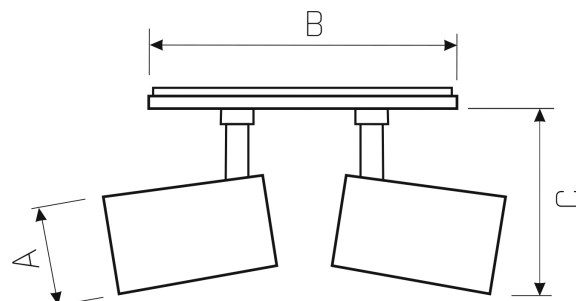

PESO 2

WOJP03314

LED luminaire PESO 2, with a power of 38 W, high light efficacy 150 lm/W. It is made of high-quality components, supported by a 5-year warranty. Lights up with neutral light - the most universal colour (4000K), which is suitable for the rooms we use on a daily basis, ensuring comfort during everyday activities. Narrow beam angle 40° gives directional light so that selected objects or surfaces can be better exposed. Designed for recessed mounting.

Power	38 W	Voltage	230 V
Colour temperature	4000 K	Colour of light	Neutral white
Beam angle	40 °	Degree of protection (IP)	IP20

Technical data

Code	WQJP03314
Power	38 W
Nominal current	181.7 mA
Voltage	230 V
Energy consumption	38 kWh/1000h
Frequency	50HZ Hz
Protection class	II
Power supply included	+
Manufacturer of power supply	TRIDONIC
Power factor	0.93
Useful luminous flux*	5700 lm (360°)
Luminous flux**	3420 lm (360°)
Lamp efficacy	150 lm/W
Colour temperature	4000 K
Colour of light	Neutral white
Beam angle	40 °
RA	80
Light source included	+
Producer of LED diodes	CREE
Uniformity of color SDCM max	3
Dimmable	OPC
Working temperature range	-20/+40 °
Lifespan	50000 h
Housing material	Aluminum
Degree of protection (IP)	IP20
Colour	Black
Dimension (AxBxC)	82x280x100 mm
Mounting hole	272x92 mm
For use	Inside
Assembly method	Recessed
Application	Inside
Made in	PL