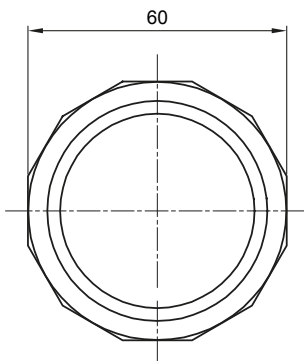

Routing components for rigid protective conduits with IP40 and IP67 protection degree.

Colour	Grey RAL 7035	IP degree	IP67
Conduits Ø (mm)	50	Type of material	Halogen-free in compliance with EN 60754-2
Electrocod	21221		

DIMENSIONAL

TECHNICAL SYMBOLOGY

IP

HF
HALOGEN FREE

IP67

STANDARDS/APPROVALS