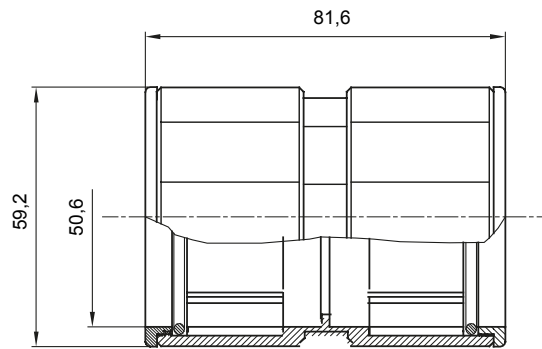

Routing components for rigid protective conduits with IP40 and IP67 protection degree.

Colour	Grey RAL 7035	IP degree	IP67
Conduits Ø (mm)	50	Type of material	Halogen-free in compliance with EN 60754-2
Electrocod	21221		

DIMENSIONAL

TECHNICAL SYMBOLOGY

IP

HF
HALOGEN FREE

IP67

STANDARDS/APPROVALS