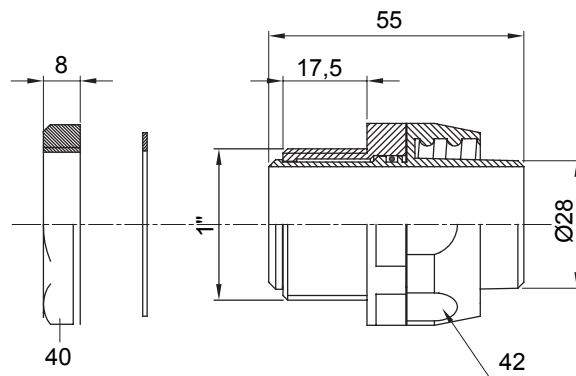

Product Data Sheet

DX54228

DF Range

Straight and revolving coupling device for sheath with IP54 protection degree.

Colour	Grey RAL 7035	IP degree	IP54
GAS pitch	1"	Sheath Ø (mm)	28
Type	Revolving	Electrocod	210

DIMENSIONAL

TECHNICAL SYMBOLOGY

IP

IP54

STANDARDS/APPROVALS