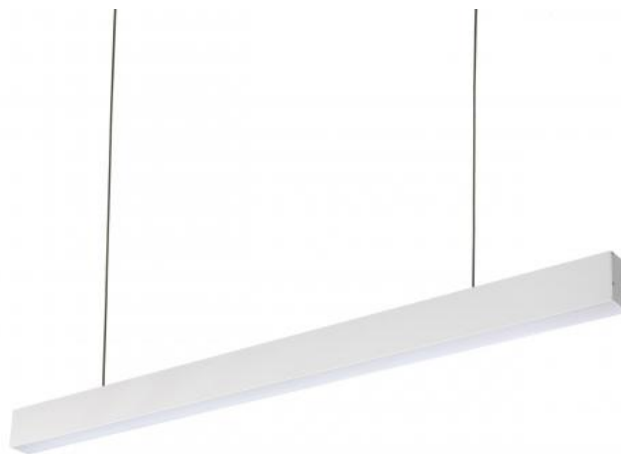

ALLDAY INSPIRE ONE

WQJP06303

See
more

LED luminaire ALLDAY INSPIRE ONE, with a power of 30 W, high light efficacy 145 lm/W. It is part of the ALLDAY INSPIRE series, which is characterised by modern design, high-quality materials and a wide range of components and accessories that allow for the personalisation of the luminaires. It is made of high-quality components, supported by a 5-year warranty. Lights up with neutral light - the most universal colour (4000K), which is suitable for the rooms we use on a daily basis, ensuring comfort during everyday activities. Narrow beam angle 90° gives directional light so that selected objects or surfaces can be better exposed. Suitable for both surface and suspended mounting.

Power	30 W	Voltage	230 V
Colour temperature	4000 K	Colour of light	Neutral white
Beam angle	90 °	Degree of protection (IP)	IP20

Technical data

Code	WQJP06303
Power	30 W
Nominal current	167 mA
Voltage	230 V
Energy consumption	30 kWh/1000h
Frequency	50HZ Hz
Protection class	I
Power supply included	Yes
Manufacturer of power supply	TRIDONIC
Power factor	0.93
Useful luminous flux*	4350 lm (360°)
Luminous flux**	3675 lm (360°)
Lamp efficacy	145 lm/W
Colour temperature	4000 K
Colour of light	Neutral white
Beam angle	90 °
RA	80
Light source included	+
Producer of LED diodes	SAMSUNG
Uniformity of color SDCM max	3
Dimmable	OPC
Working temperature range	-20/+40 °
Lifespan	50000 h
Housing material	Aluminum
Degree of protection (IP)	IP20
Colour	White
Dimension (AxBxC)	1120X44X74 mm
For use	Inside
Assembly method	On the ceiling, Suspended
Application	Inside
Made in	PL
Other	L90B10 - 74000h ,