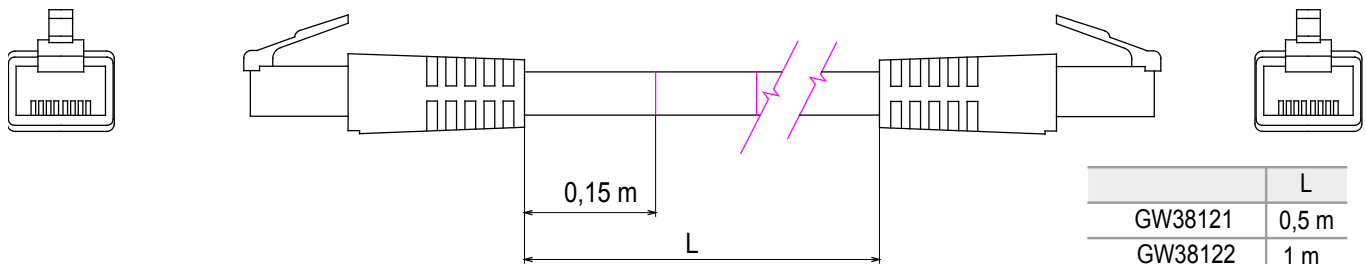

Product Data Sheet

GW38124

DATA CENTER range

Complete system for the connection and distribution of LAN networks in residential and tertiary areas. The range includes fibre optic solutions, wall panels, floor cabinets and copper wiring products. To wire copper networks, Data Center offers RJ45 connectors and HDMI and USB couplers suitable for Gewiss civil series, permutation cords and UTP and FTP cables, offering installation flexibility and ease of wiring.

Category	Patch-cord	Description	RJ45 - RJ45
Use category	5e	Cables type	FTP 24 AWG
System	FTP	Cable length	5 m
Colour	Grey	Electrocod	2972

DIMENSIONAL

	L
GW38121	0,5 m
GW38122	1 m
GW38123	2 m
GW38124	5 m