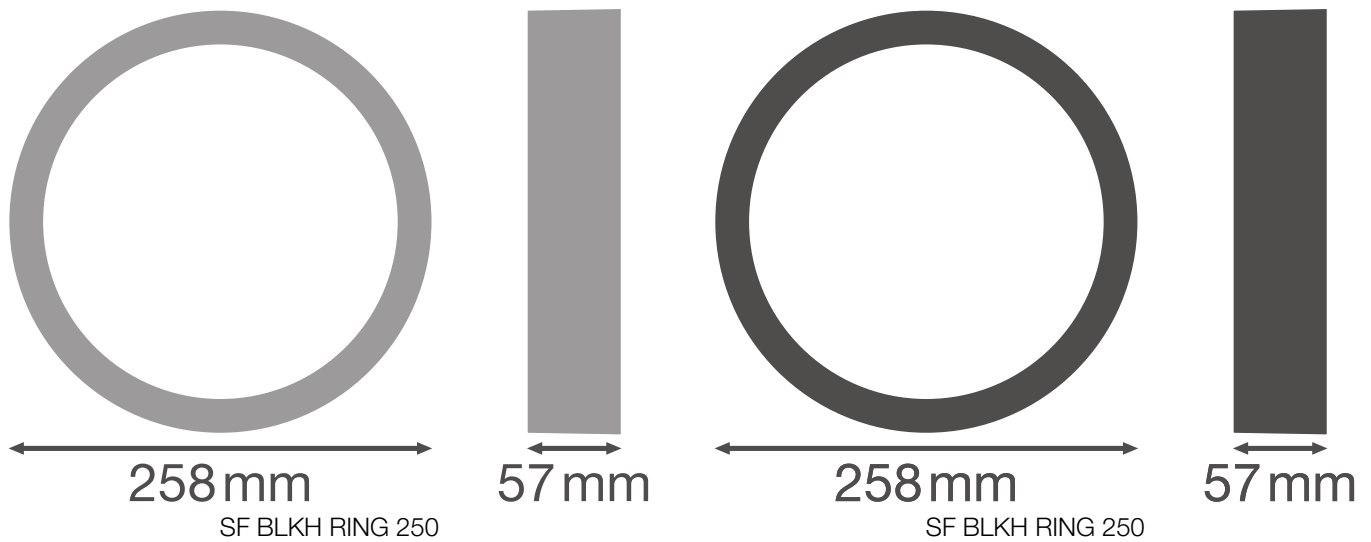

PRODUCT DATASHEET

SF BLKH RING 250 WT

SURFACE BULKHEAD RING | Attachable cover ring (IK10)

Product features

- Cover ring for Surface Bulkhead
- Available for 250 mm and 300 mm Bulkhead version
- Available in black and white color
- Impact resistance: IK10

TECHNICAL DATA

Dimensions & Weight

Diameter	258 mm
Height	57.0 mm
Product weight	210.00 g

Materials & Colors

Product color	White
---------------	-------

Application & Mounting

Mounting location	Luminaire
-------------------	-----------

Certificates & Standards

Luminaire with limited surface temperature, "D sign"	No
--	----

EQUIPMENT / ACCESSORIES

- Anti-theft screw included

DOWNLOAD DATA

Documents and certificates		Document name
	User instruction / safety instructions	SURFACE BULKHEAD

LOGISTICAL DATA

Product code	Packaging unit (Pieces/Unit)	Dimensions (length x width x height)	Gross weight	Volume
4058075399334	Folding box 1	272 mm x 262 mm x 66 mm	315.00 g	4.70 dm ³
4058075399341	Shipping box 8	550 mm x 285 mm x 285 mm	3241.00 g	44.67 dm ³