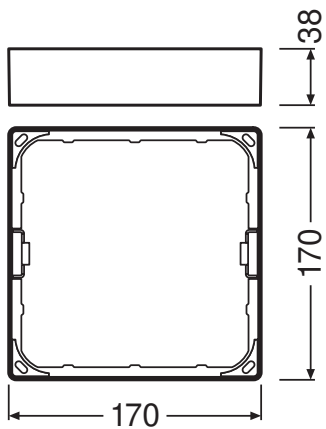

PRODUCT DATASHEET

DL SLIM FRAME SQ 155 WT

DOWNLIGHT SLIM SQUARE FRAME | Surface mounting frame, square shape

Areas of application

- General illumination
- Public areas
- Stairways
- Corridors
- Foyers
- Shops

Product benefits

- Cable entry on the side for electrical connection with low profil
- Easy installation thanks to included drilling template

Product features

- Low mounting depth
- Robust polycarbonate casing
- Mounting accessories included

TECHNICAL DATA**Dimensions & Weight**

Length	170.0 mm
Width	170.0 mm
Height	38 mm
Product weight	68.00 g

DL SLIM FRAME SQ155 WT

Materials & Colors

Product color	White
---------------	-------

Application & Mounting

LOGISTICAL DATA

Product code	Packaging unit (Pieces/Unit)	Dimensions (length x width x height)	Gross weight	Volume
4058075079410	Folding box 1	43 mm x 180 mm x 180 mm	119.00 g	1.39 dm ³
4058075079427	Shipping box 6	280 mm x 190 mm x 200 mm	902.00 g	10.64 dm ³