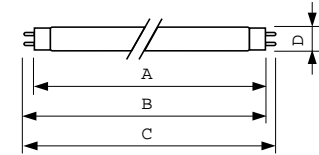

Product data

General Information		Lamp Current (Nom)	
Cap-Base	G13 [Medium Bi-Pin Fluorescent]		0.360 A
Flux measurement reference	Sphere	Controls and Dimming	
		Dimmable	Yes
Light Technical		Mechanical and Housing	
Color Code	840 [CCT of 4000K]	Bulb Shape	T8 [26 mm (T8)]
Luminous Flux	1,350 lumen	Approval and Application	
Color Designation	Cool White (CW)	Mercury (Hg) Content (Nom)	1.7 mg
Chromaticity Coordinate X (Nom)	0.38	Energy Consumption kWh/1000 h	19 kWh
Chromaticity Coordinate Y (Nom)	0.38	EPREL Registration Number	423,364
Correlated Color Temperature (Nom)	4000 K	Product Data	
Luminous Efficacy (rated) (Nom)	75 lm/W	Full product code	871150063171840
Color rendering index (CRI)	81	Order product name	MASTER TL-D Super 80 18W/840 1SL/25
Operating and Electrical		Order code	927920084023
Power Consumption	18.2 W		

Dimensional drawing

Product	D (max)	A (max)	B (max)	B (min)	C (max)
MASTER TL-D Super 80 18W/840 1SL/25	28 mm	589.8 mm	596.9 mm	594.5 mm	604 mm

Photometric data

Spectral Power Distribution Colour - MASTER TL-D Super 80 18W/840 1SL/25