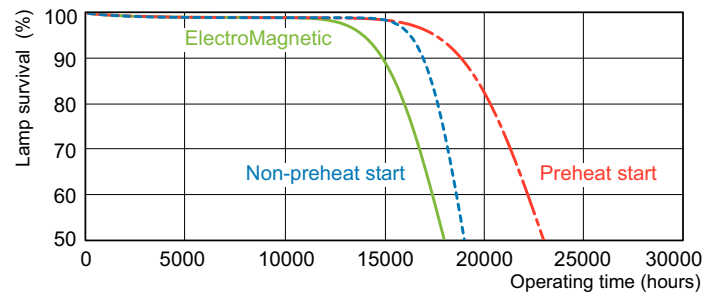

Lifetime

Life Expectancy Diagram - MASTER TL-D Super 80 18W/840 1SL/25

Life Expectancy Diagram - MASTER TL-D Super 80 18W/840 1SL/25