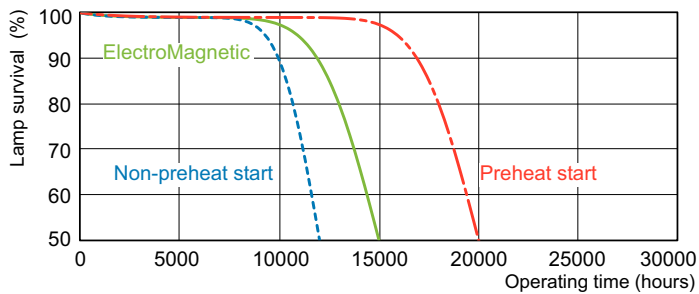

Lifetime

Life Expectancy Diagram - MASTER TL-D Super 80 18W/840 1SL/25

Life Expectancy Diagram - MASTER TL-D Super 80 18W/840 1SL/25