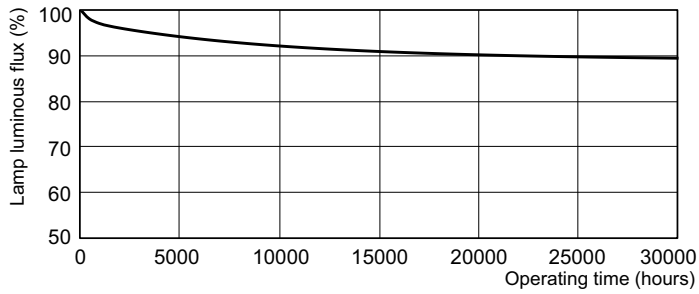

Product data

General Information		Lamp Current (Nom)	
Cap-Base	G13 [Medium Bi-Pin Fluorescent]		0.360 A
Flux measurement reference	Sphere	Controls and Dimming	
		Dimmable	Yes
Light Technical		Mechanical and Housing	
Color Code	840 [CCT of 4000K]	Bulb Shape	T8 [26 mm (T8)]
Luminous Flux	1,350 lumen	Approval and Application	
Color Designation	Cool White (CW)	Mercury (Hg) Content (Nom)	1.7 mg
Chromaticity Coordinate X (Nom)	0.38	Energy Consumption kWh/1000 h	19 kWh
Chromaticity Coordinate Y (Nom)	0.38	EPREL Registration Number	423,364
Correlated Color Temperature (Nom)	4000 K	Product Data	
Luminous Efficacy (rated) (Nom)	75 lm/W	Full product code	871150063171840
Color rendering index (CRI)	81	Order product name	MASTER TL-D Super 80 18W/840 1SL/25
Operating and Electrical		Order code	927920084023
Power Consumption	18.2 W		

Dimensional drawing

Product	D (max)	A (max)	B (max)	B (min)	C (max)
MASTER TL-D Super 80 18W/840 1SL/25	28 mm	589.8 mm	596.9 mm	594.5 mm	604 mm

Photometric data

Spectral Power Distribution Colour - MASTER TL-D Super 80 18W/840 1SL/25

Lifetime

Life Expectancy Diagram - MASTER TL-D Super 80 18W/840 1SL/25

Life Expectancy Diagram - MASTER TL-D Super 80 18W/840 1SL/25

MASTER TL-D Super 80

Lifetime

Lumen Maintenance Diagram - MASTER TL-D Super 80 18W/840 1SL/25