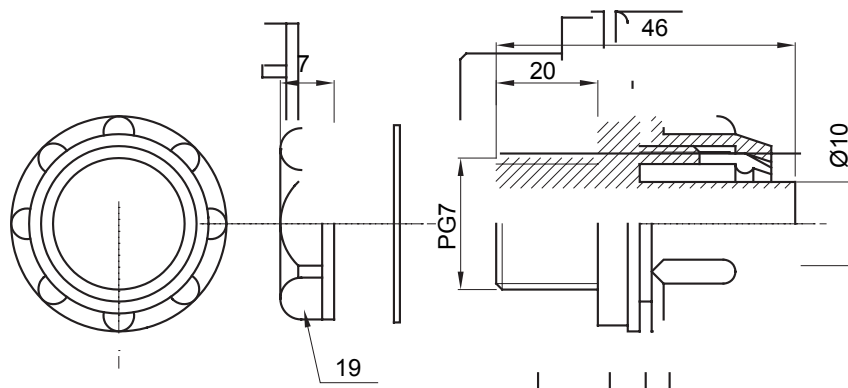

Product Data Sheet

DX56410

DF Range

Straight and revolving coupling device for sheath with IP54 protection degree.

| | | | |
|----------|---------------|---------------|------|
| Colour | Grey RAL 7035 | IP degree | IP54 |
| PG pitch | 7 | Sheath Ø (mm) | 10 |
| Type | Fixed | Electrocod | 210 |

DIMENSIONAL

TECHNICAL SYMBOLOGY

IP

IP54

STANDARDS/APPROVALS