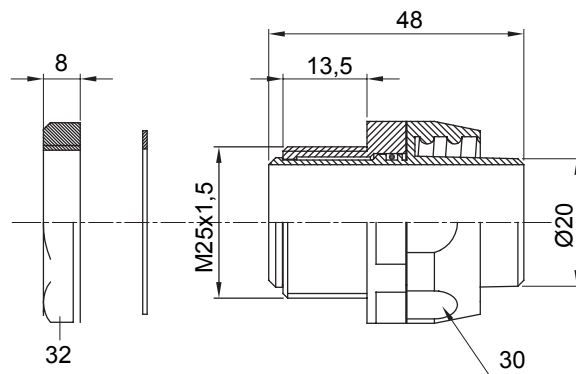

Product Data Sheet

DX54020

DF Range

Straight and revolving coupling device for sheath with IP54 protection degree.

Colour	Grey RAL 7035	IP degree	IP54
ISO pitch	M 25x1.5	Sheath Ø (mm)	20
Type of pitch	M25	Type	Revolving
Electrocod	210		

DIMENSIONAL

TECHNICAL SYMBOLOGY

IP

IP54

STANDARDS/APPROVALS