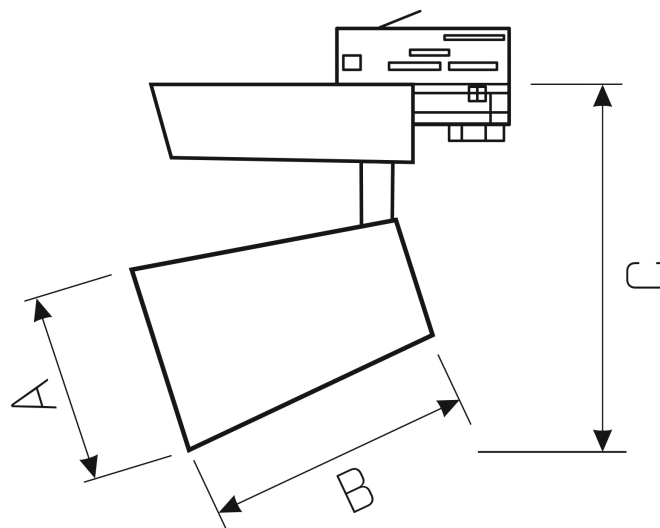

ESTRA

WOJP00334

LED luminaire ESTRA, with a power of 27 W, high light efficacy 140 lm/W. It is made of high-quality components, supported by a 5-year warranty. Lights up with neutral light - the most universal colour (4000K), which is suitable for the rooms we use on a daily basis, ensuring comfort during everyday activities. Narrow beam angle 24° gives directional light so that selected objects or surfaces can be better exposed. Designed to be mounted on a track.

Power **27 W**

Colour temperature **4000 K**

Beam angle **24 °**

Voltage **230 V**

Colour of light **Neutral white**

Degree of protection (IP) **IP20**

Technical data

| | |
|------------------------------|----------------|
| Code | WOJP00334 |
| Power | 27 W |
| Nominal current | 129.1 mA |
| Voltage | 230 V |
| Energy consumption | 27 kWh/1000h |
| Frequency | 50HZ Hz |
| Protection class | I |
| Power supply included | + |
| Manufacturer of power supply | TCI |
| Power factor | 0.93 |
| Useful luminous flux* | 3780 lm (360°) |
| Luminous flux** | 2700 lm (360°) |
| Lamp efficacy | 140 lm/W |
| Colour temperature | 4000 K |
| Colour of light | Neutral white |
| Beam angle | 24 ° |
| RA | 80 |
| Light source included | + |
| Producer of LED diodes | CREE |
| Uniformity of color SDCM max | 3 |
| Dimmable | OPC |
| Working temperature range | -20/+40 ° |
| Lifespan | 50000 h |
| Housing material | Aluminum |
| Degree of protection (IP) | IP20 |
| Colour | White |
| Dimension (AxBxC) | 109x130x190 mm |
| For use | Inside |
| Assembly method | on track |
| Application | Inside |
| Made in | PL |