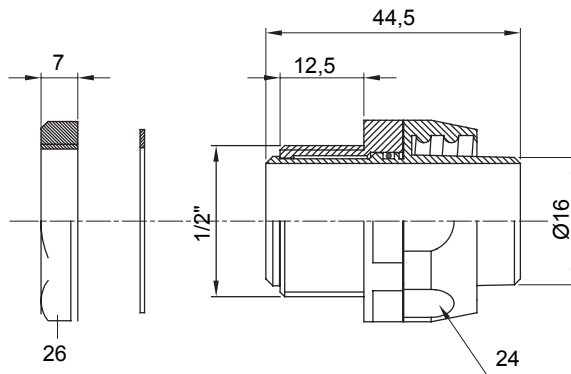

Straight and revolving coupling device for sheath with IP54 protection degree.

Colour	Grey RAL 7035	IP degree	IP54
GAS pitch	1/2"	Sheath Ø (mm)	16
Type	Revolving	Electrocod	210

DIMENSIONAL

TECHNICAL SYMBOLOGY