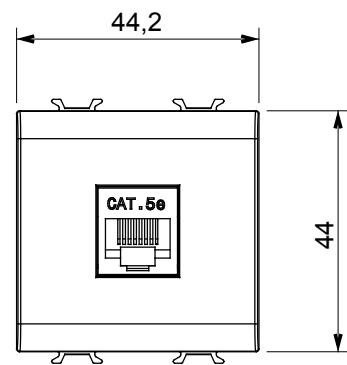

Product Data Sheet

GW12436

CHORUSMART - Domestic range

Wide range of control devices, sockets for power supply (conforming to national and international standards) signal pick-up, climate control, comfort management, technical alarm signalling and emergency lighting management. The ChoruSmart modular devices are available in five colours, glossy white, satin white, natural beige, satin black and lacquered titanium and in various sizes from 1/2, 1, 2 and 3 modules. Thanks to the mounting supports for rectangular, square and round boxes, endless combinations can be created with the ChoruSmart range of plates.

Category	Data socket	Description	RJ45
Colour	Satin black	Use category	5e
Cables	FTP	Connection	Toolless
Number pairs	4	Standard	EN 60603-7-3
No. modules	2	Electrocod	3722
Material	Technopolymer		

DIMENSIONAL