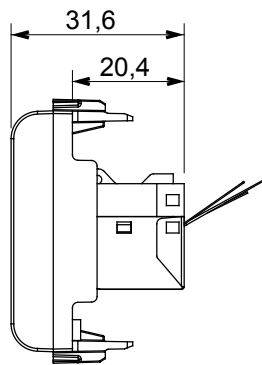

Product Data Sheet

GW12436

CHORUSMART - Domestic range

Wide range of control devices, sockets for power supply (conforming to national and international standards) signal pick-up, climate control, comfort management, technical alarm signalling and emergency lighting management. The ChoruSmart modular devices are available in five colours, glossy white, satin white, natural beige, satin black and lacquered titanium and in various sizes from 1/2, 1, 2 and 3 modules. Thanks to the mounting supports for rectangular, square and round boxes, endless combinations can be created with the ChoruSmart range of plates.

Category	Data socket	Description	RJ45
Colour	Satin black	Use category	5e
Cables	FTP	Connection	Toolless
Number pairs	4	Standard	EN 60603-7-3
No. modules	2	Electrocod	3722
Material	Technopolymer		

DIMENSIONAL