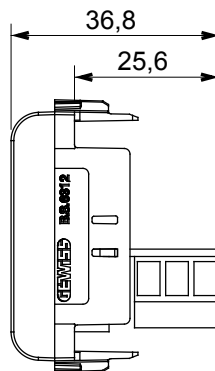

Product Data Sheet

GW12406

CHORUSMART - Domestic range

Wide range of control devices, sockets for power supply (conforming to national and international standards) signal pick-up, climate control, comfort management, technical alarm signalling and emergency lighting management. The ChoruSmart modular devices are available in five colours, glossy white, satin white, natural beige, satin black and lacquered titanium and in various sizes from 1/2, 1, 2 and 3 modules. Thanks to the mounting supports for rectangular, square and round boxes, endless combinations can be created with the ChoruSmart range of plates.

Category	Telephone socket-outlet	Description	6 contacts
Colour	Satin black	Standard	British
Connection	Screw-on terminals	No. modules	1
Electrocod	3720	Material	Technopolymer

DIMENSIONAL

STANDARDS/APPROVALS