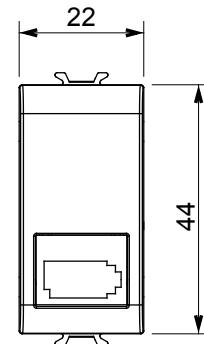

Product Data Sheet

GW12406

CHORUSMART - Domestic range

Wide range of control devices, sockets for power supply (conforming to national and international standards) signal pick-up, climate control, comfort management, technical alarm signalling and emergency lighting management. The ChoruSmart modular devices are available in five colours, glossy white, satin white, natural beige, satin black and lacquered titanium and in various sizes from 1/2, 1, 2 and 3 modules. Thanks to the mounting supports for rectangular, square and round boxes, endless combinations can be created with the ChoruSmart range of plates.

Category	Telephone socket-outlet	Description	6 contacts
Colour	Satin black	Standard	British
Connection	Screw-on terminals	No. modules	1
Electrocod	3720	Material	Technopolymer

DIMENSIONAL

STANDARDS/APPROVALS