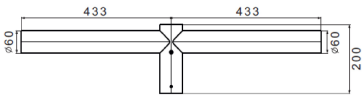

DIMENSIONAL

PHOTOMETRIC DISTRIBUTION