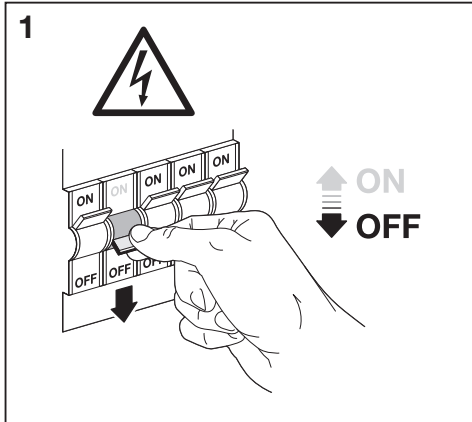

	EAN	This product contains a light source of energy efficiency class	Contained Light Source
PLANON FRAMELESS RD 300 19W 830	4058075470712	E	
PLANON FRAMELESS RD 450 28W 830	4058075470736	E	

C10449057  
G11127595  
23.11.2021