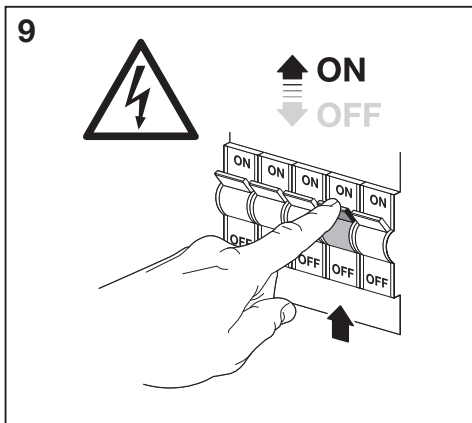

	EAN	This product contains a light source of energy efficiency class	Contained Light Source
PLANON FRAMELESS RD 300 19W 830	4058075470712	E	
PLANON FRAMELESS RD 450 28W 830	4058075470736	E	

C10449057  
G11127595  
23.11.2021