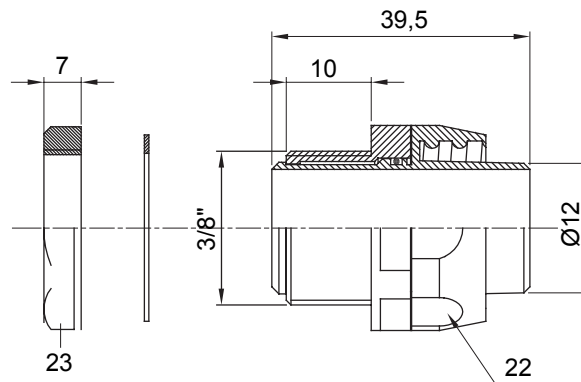

Straight and revolving coupling device for sheath with IP54 protection degree.

Colour	Black RAL 9005	IP degree	IP54
GAS pitch	3/8"	Sheath Ø (mm)	12
Type	Revolving	Electrocod	210

DIMENSIONAL

TECHNICAL SYMBOLOGY