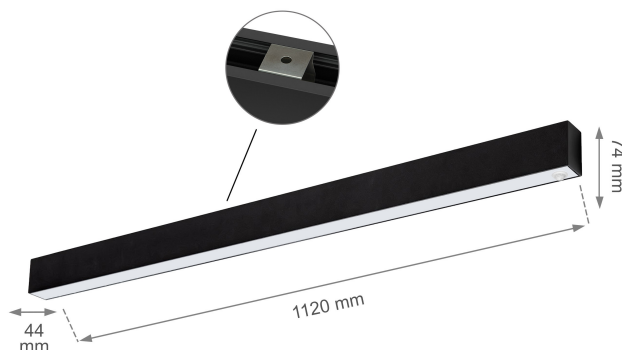

# ALLDAY GO

WOJP07771

See  
more

LED luminaire ALLDAY GO, with a power of 36 W, high light efficacy 136 lm/W. Lights up with neutral light - the most universal colour (4000K), which is suitable for the rooms we use on a daily basis, ensuring comfort during everyday activities. Designed for surface mounting.

Power **36 W**

Colour temperature **4000 K**

Beam angle **115 °**

Voltage **230 V**

Colour of light **Neutral white**

Degree of protection (IP) **IP20**

## Technical data

Code	WQJP07771
Power	36 W
Nominal current	172 mA
Voltage	230 V
Energy consumption	36 kWh/1000h
Frequency	50HZ Hz
Protection class	I
Power supply included	Yes
Manufacturer of power supply	SPECTRUM
Power factor	0.93
Useful luminous flux*	4900 lm (360°)
Luminous flux**	2160 lm (360°)
Lamp efficacy	136 lm/W
Colour temperature	4000 K
Colour of light	Neutral white
Beam angle	115 °
RA	80
Light source included	+
Producer of LED diodes	SPECTRUM
Uniformity of color SDCM max	3
Dimmable	No
Working temperature range	-20/+40 °
Lifespan	17000 h
Housing material	Aluminum
Degree of protection (IP)	IP20
Colour	Black
Dimension (AxBxC)	1120X44X74 mm
For use	Inside
Assembly method	On the ceiling
Application	Inside
Made in	PL