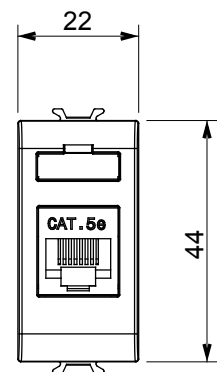

Product Data Sheet

GW14422

CHORUSMART - Domestic range

Wide range of control devices, sockets for power supply (conforming to national and international standards) signal pick-up, climate control, comfort management, technical alarm signalling and emergency lighting management. The ChoruSmart modular devices are available in five colours, glossy white, satin white, natural beige, satin black and lacquered titanium and in various sizes from 1/2, 1, 2 and 3 modules. Thanks to the mounting supports for rectangular, square and round boxes, endless combinations can be created with the ChoruSmart range of plates.

Category	Data socket	Description	RJ45
Colour	Glossy Titanium	Use category	5e
Cables	FTP	Connection	Toolless
Number pairs	4	Standard	EN 60603-7-3
No. modules	1	Electrocod	3722
Material	Technopolymer		

DIMENSIONAL