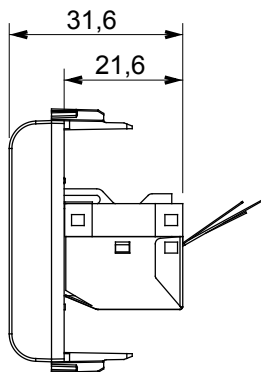

Product Data Sheet

GW14422

CHORUSMART - Domestic range

Wide range of control devices, sockets for power supply (conforming to national and international standards) signal pick-up, climate control, comfort management, technical alarm signalling and emergency lighting management. The ChoruSmart modular devices are available in five colours, glossy white, satin white, natural beige, satin black and lacquered titanium and in various sizes from 1/2, 1, 2 and 3 modules. Thanks to the mounting supports for rectangular, square and round boxes, endless combinations can be created with the ChoruSmart range of plates.

Category	Data socket	Description	RJ45
Colour	Glossy Titanium	Use category	5e
Cables	FTP	Connection	Toolless
Number pairs	4	Standard	EN 60603-7-3
No. modules	1	Electrocod	3722
Material	Technopolymer		

DIMENSIONAL