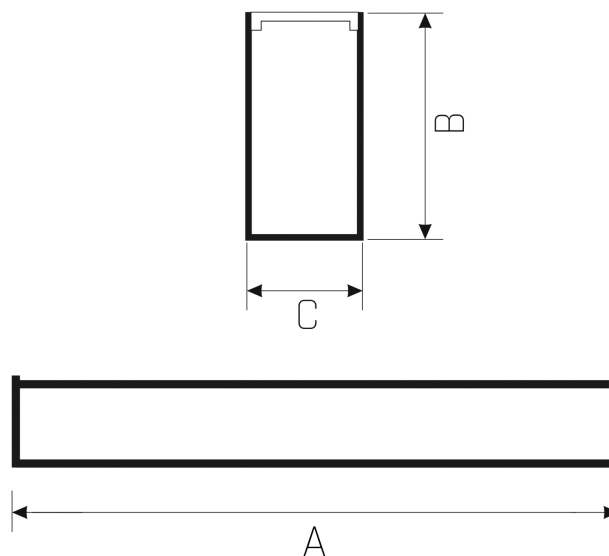

ALLDAY 7 ASYMETRIC

WQJP03428

LED luminaire ALLDAY 7 ASYMETRIC, with a power of 55 W, high light efficacy 150 lm/W. It is made of high-quality components, supported by a 5-year warranty. It shines with a warm light (3000K), which promotes relaxation and rest, making the illuminated room cosier. Narrow beam angle 75° gives directional light so that selected objects or surfaces can be better exposed. Suitable for both surface and suspended mounting.

Power	55 W	Voltage	230 V
Colour temperature	3000 K	Colour of light	WW
Beam angle	75 °	Degree of protection (IP)	IP20

Technical data

Code	WQJP03428
Power	55 W
Nominal current	263 mA
Voltage	230 V
Energy consumption	55 kWh/1000h
Frequency	50HZ Hz
Protection class	II
Power supply included	+
Manufacturer of power supply	TRIDONIC
Power factor	0.93
Useful luminous flux*	8250 lm (360°)
Luminous flux**	3300 lm (360°)
Lamp efficacy	150 lm/W
Colour temperature	3000 K
Colour of light	WW
Beam angle	75 °
RA	80
Light source included	+
Producer of LED diodes	OSRAM
Uniformity of color SDCM max	3
Dimmable	OPC
Working temperature range	-20/+40 °
Lifespan	50000 h
Housing material	Aluminum
Degree of protection (IP)	IP20
Colour	Black
Dimension (AxBxC)	37x1145x115 mm
For use	Inside
Assembly method	On the ceiling, Suspended
Application	Inside
Made in	PL