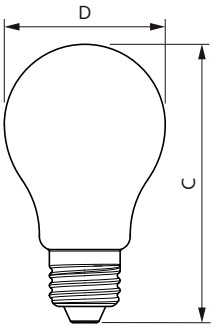

## Mechanical and Housing

Bulb Finish	Amber
Bulb Material	Glass
Bulb Shape	A60
Net Weight (Piece)	0.030 kg

## Dimensional drawing

Product	D	C
MAS VLE LEDBulbD4-25W E27 A60 GOLD SP G	61 mm	106 mm