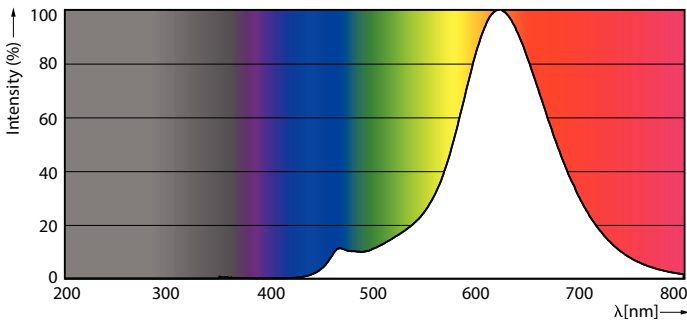

Photometric data

Spectral Power Distribution Colour - MAS VLE LEDBulbD4-25W E27 A60 GOLD SP G