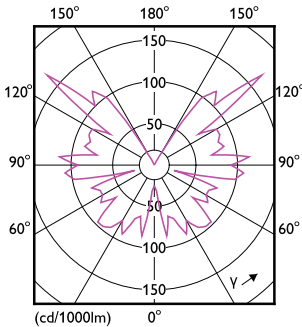

## Dimensional drawing

Product	D	C
MAS VLE LEDBulbD4-25W E27 A60 GOLD SP G	61 mm	106 mm

## Photometric data

Spectral Power Distribution Colour - MAS VLE LEDBulbD4-25W E27 A60 GOLD SP G

Light Distribution Diagram - MAS VLE LEDBulbD4-25W E27 A60 GOLD SP G