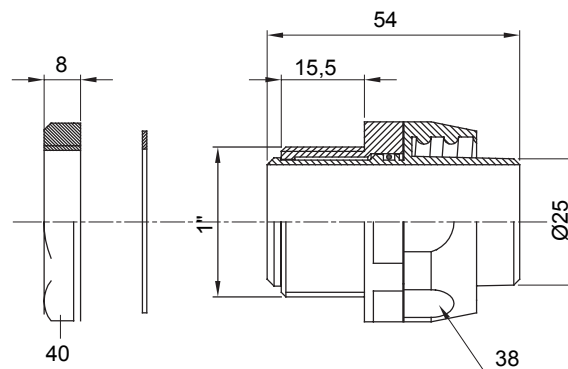

Straight and revolving coupling device for sheath with IP54 protection degree.

Colour	Black RAL 9005	IP degree	IP54
GAS pitch	1"	Sheath Ø (mm)	25
Type	Revolving	Electrocod	210

DIMENSIONAL

TECHNICAL SYMBOLOGY