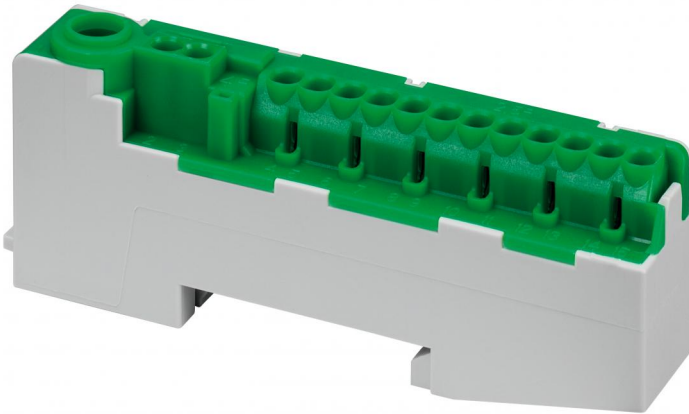

Plug clamps

KLS PE 1/14-SL

KLS PE 1/14-SL

Plug clamps

Productnumber: 79032201

Dimensions: 94 x 35 x 17 mm

Terminal, for rigid conductors, 15 clamping points, 1 screwable clamping point 25 mm² (1.5-25 mm² re, 1-16 mm² rf+AD), 2 screwless clamping points 4 mm² (1-4 mm² re, 1-2.5 mm² rf+AD), 12 screwless clamping points 2.5 mm² (1-2.5 mm² re, 0.75-1.5 mm² rf+AD), for assembly on 35 mm DIN mounting rail, for current carrying capacity of 76 A

Green

Technical Data

electrical characteristics

Number of poles:	1
------------------	---

Dimensions

Width:	94 mm
--------	-------

Length:	35 mm
---------	-------

Height:	17 mm
---------	-------