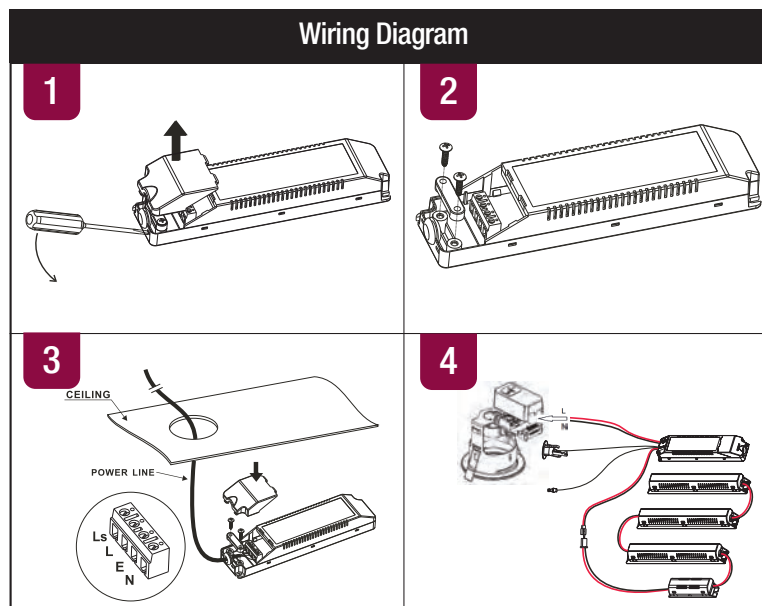

LED Emergency Lighting Pack

- Emergency lighting pack for use with LED lamps as follows:-
 GU10 LED Lamps
 Minimum: 3W
 Maximum: 8W
- 55mm cut-out aperture
- 3 hour Emergency output

CODE	DESCRIPTION	CLASS	IP	TRADE
ACFLP/3	Maintained / Non-Maintained - LED	1	IP20	£120.00