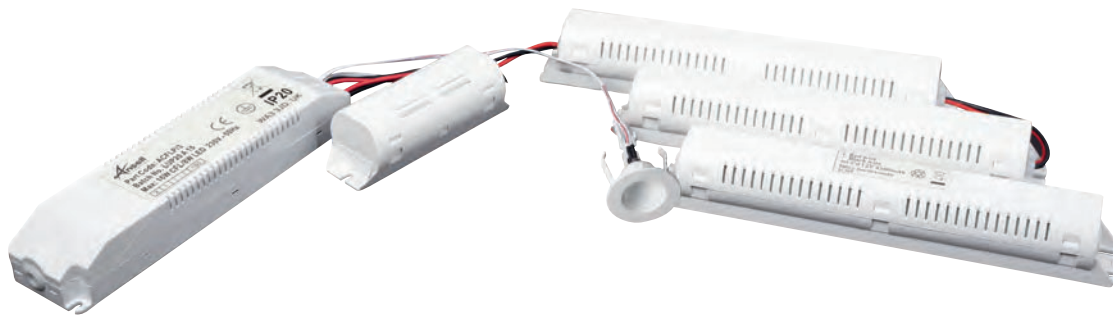

LED Emergency Lighting Pack

- Emergency lighting pack for use with LED lamps as follows:-
 GU10 LED Lamps
 Minimum: 3W
 Maximum: 8W
- 55mm cut-out aperture
- 3 hour Emergency output

CODE	DESCRIPTION	CLASS	IP	TRADE
ACFLP/3	Maintained / Non-Maintained - LED	1	IP20	£120.00