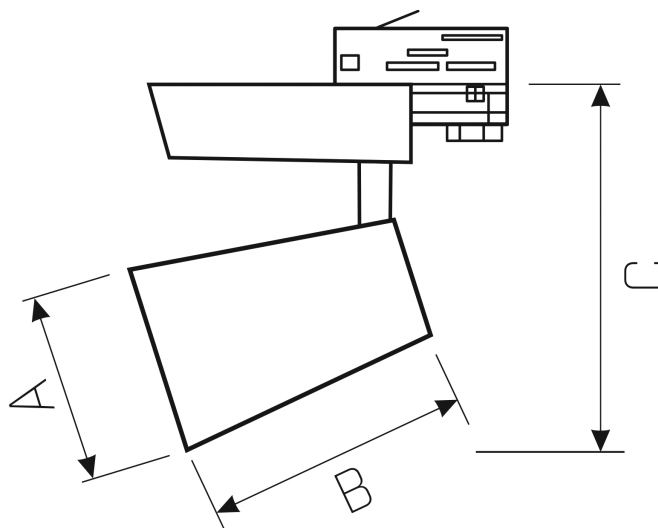

ESTRA

WQJP00352

LED luminaire ESTRA, with a power of 27 W, high light efficacy 115 lm/W. It is made of high-quality components, supported by a 5-year warranty. It also stands out for its very high colour rendering index RA>90. It shines with a warm light (3000K), which promotes relaxation and rest, making the illuminated room cosier. Narrow beam angle 24° gives directional light so that selected objects or surfaces can be better exposed. Designed to be mounted on a track.

Power	27 W	Voltage	230 V
Colour temperature	3000 K	Colour of light	WW
Beam angle	24 °	Degree of protection (IP)	IP20

Technical data

Code	WQJP00352
Power	27 W
Nominal current	129.1 mA
Voltage	230 V
Energy consumption	27 kWh/1000h
Frequency	50HZ Hz
Protection class	I
Power supply included	+
Manufacturer of power supply	TCI
Power factor	0.93
Useful luminous flux*	3105 lm (360°)
Luminous flux**	2430 lm (360°)
Lamp efficacy	115 lm/W
Colour temperature	3000 K
Colour of light	WW
Beam angle	24 °
RA	90
Light source included	+
Producer of LED diodes	CREE
Uniformity of color SDCM max	3
Dimmable	OPC
Working temperature range	-20/+40 °
Lifespan	50000 h
Housing material	Aluminum
Degree of protection (IP)	IP20
Colour	White
Dimension (AxBxC)	109x130x190 mm
For use	Inside
Assembly method	on track
Application	Inside
Made in	PL