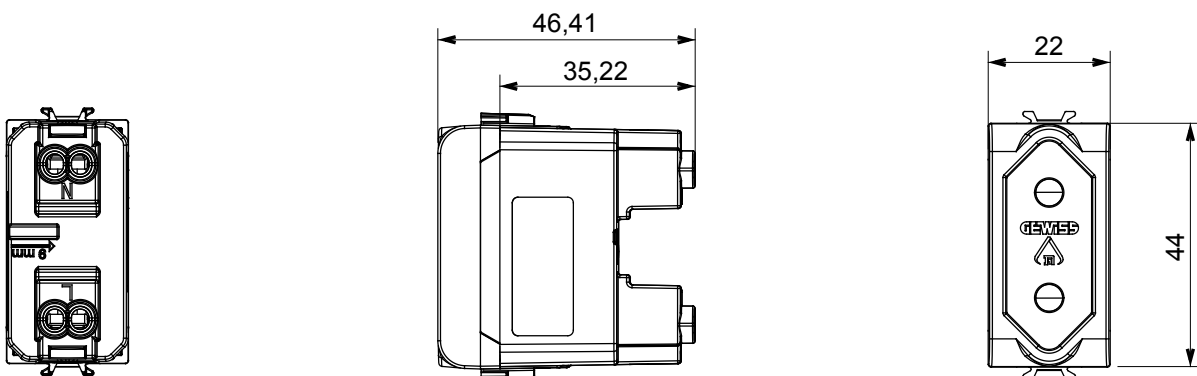

## GW15282

CHORUSMART - Domestic range

Wide range of control devices, sockets for power supply (conforming to national and international standards) signal pick-up, climate control, comfort management, technical alarm signalling and emergency lighting management. The ChoruSmart modular devices are available in five colours, glossy white, satin white, natural beige, satin black and lacquered titanium and in various sizes from 1/2, 1, 2 and 3 modules. Thanks to the mounting supports for rectangular, square and round boxes, endless combinations can be created with the ChoruSmart range of plates.

Category	Socket-outlet	Description	2P - 10 A
Colour	Satin White	Voltage	250 V ac
Standard	Israeli	Characteristics	With safety shields
For plug pins	Round Ø 4 mm	Wiring terminals	With screw
Standard	IEC 60884-1	Resistance at test voltage	2000 V at 50 Hz for 1 minute
Insulation resistance	> 5 MOhm	Prolonged operation socket (no.of position changes)	10.000 at In 250 V ac cosØ=0,8
Thermo-pressure with ball	125 °C	Glow Wire Test	850 °C
Terminal grip on cable traction	> 50 N	Terminal tightening capacity stranded cables (mm <sup>2</sup> )	min. 0,75 - max. 2x4
Terminal tightening capacity solid cables (mm <sup>2</sup> )	min. 0,5 - max. 2x2,5	No. modules	1
Electrocod	0131	Material	Technopolymer

### DIMENSIONAL