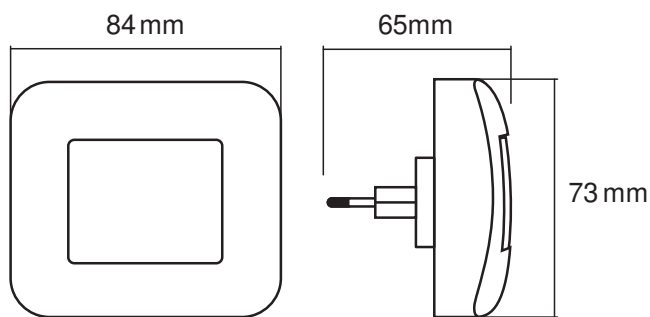

Photometrical data

Luminous flux	3 lm
Color temperature	3000 K
Light color (designation)	Warm White
Color rendering index Ra	> 80

Dimensions & Weight

Length	65.00 mm
Width	84.00 mm
Height	73.00 mm
Product weight	55.00 g

Certificates & Standards

Standards	CE
-----------	----

DOWNLOAD DATA

Documents and certificates

Declarations Of Conformity CE

LOGISTICAL DATA

Product code	Packaging unit (Pieces/Unit)	Dimensions (length x width x height)	Gross weight	Volume
4058075730120	Folding box 1	71 mm x 109 mm x 153 mm	77.00 g	1.18 dm ³

Product code	Packaging unit (Pieces/Unit)	Dimensions (length x width x height)	Gross weight	Volume
4058075730137	Shipping box 6	437 mm x 127 mm x 185 mm	744.00 g	10.27 dm ³

The mentioned product code describes the smallest quantity unit which can be ordered. One shipping unit can contain one or more single products. When placing an order, for the quantity please enter single or multiples of a shipping unit.