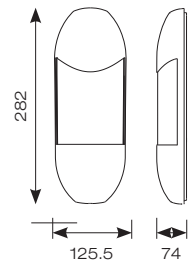

Leo CCT Half Lantern

- Modern styled half wall lantern with polycarbonate construction suitable for commercial and residential applications
- White reflector with clear polycarbonate diffuser
- Polycarbonate construction is ideal for coastal applications
- PIR option for convenience and security. Incorporates manual override option
- CCT selectable between 3000K and 4000K
- Non-dimmable

PIR

1 metre - 10 metres
8 seconds to 12 minutes
0 to 1000 LUX

PIR

INPUT	HERTZ	TEMP	LIFETIME (HRS)	CRI	SDCM	BEAM ANGLE	CLASS	IP	IK
220/240V	50Hz	-10°C to 40°C	L70 54,000	Ra 80	6	130°	2	IP65	IK06

CODE	DESCRIPTION	WATTAGE	CCT	LUMENS	LM/W	TRADE
ALEOLED/HL	CCT Selectable	8W	3000K/4000K	330lm (4000K)	41lm (4000K)	£31.05
ALEOLED/HL/PIR	CCT Selectable - PIR					£73.50