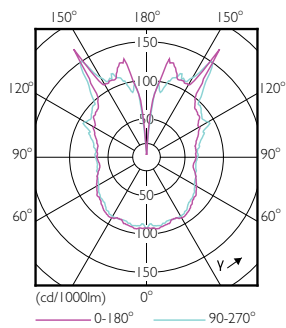

### Product data

| General Information                   |                     |
|---------------------------------------|---------------------|
| Cap-Base                              | E27 [ E27]          |
| EU RoHS compliant                     | Yes                 |
| Nominal Lifetime (Nom)                | 15000 h             |
| Switching Cycle                       | 20000X              |
| Technical Type                        | 6.5-40W             |
| Light Technical                       |                     |
| Color Code                            | 820 [ CCT of 2000K] |
| Luminous Flux (Nom)                   | 470 lm              |
| Color Designation                     | Flame               |
| Correlated Color Temperature (Nom)    | 2000 K              |
| Luminous Efficacy (rated) (Nom)       | 72.00 lm/W          |
| Color Consistency                     | <6                  |
| Color Rendering Index (Nom)           | 80                  |
| LLMF At End Of Nominal Lifetime (Nom) | 70 %                |
| Operating and Electrical              |                     |
| Input Frequency                       | 50 Hz               |
| Power (Nom)                           | 6.5 W               |
| Lamp Current (Nom)                    | 40 mA               |
| Wattage Equivalent                    | 40 W                |

## Dimensional drawing

Bulb A160 230V 7.5-40W 470lm 2000K E27 D

| Product                                 | D      | C      |
|---|--------|--------|
| LED classic-giant 40W E27 A160 GOLD DIM | 160 mm | 293 mm |

## Photometric data

LEDbulb Class-giant 40W E27 A160 Gold DIM

LEDbulb Class-giant 40W E27 A160 Gold DIM

LEDbulb Class-giant 40W E27 G200 Gold DIM