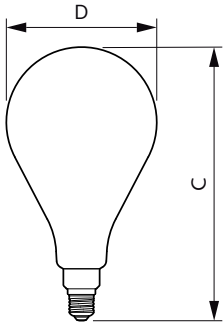

| Starting Time (Nom)             | 0.5 s                                   |
|---------------------------------|---|
| Warm Up Time to 60% Light (Nom) | 0.5 s                                   |
| Power Factor (Nom)              | 0.7                                     |
| Voltage (Nom)                   | 230 V                                   |
| Temperature                     |   |
| T-Case Maximum (Nom)            | 45 °C                                   |
| Controls and Dimming            |   |
| Dimmable                        | Yes                                     |
| Mechanical and Housing          |   |
| Bulb Finish                     | Transparent Amber                       |
| Bulb Shape                      | A160 [ A160mm]                          |
| Approval and Application        |   |
| Energy Consumption kWh/1000 h   | 7 kWh                                   |
| Product Data                    |   |
| Full product code               | 871869680349300                         |
| Order product name              | LED classic-giant 40W E27 A160 GOLD DIM |
| EAN/UPC - Product               | 8718696803493                           |

## Dimensional drawing

Bulb A160 230V 7.5-40W 470lm 2000K E27 D

| Product                                 | D      | C      |
|---|--------|--------|
| LED classic-giant 40W E27 A160 GOLD DIM | 160 mm | 293 mm |