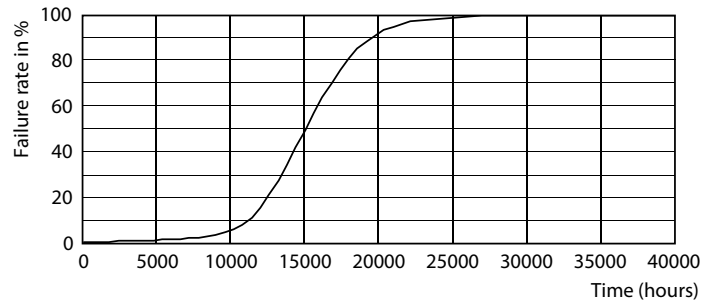

LEDbulb Class-giant 40W E27 G200 Gold DIM