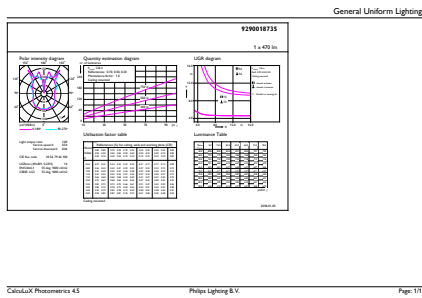

Photometric data

LEDbulb Class-giant 40W E27 A160 Gold DIM