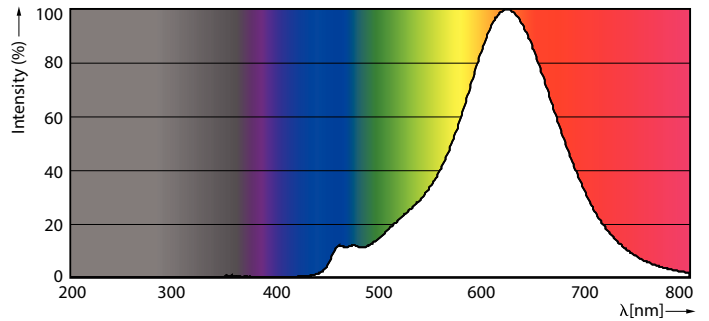

LEDbulb Class-giant 40W E27 A160 Gold DIM