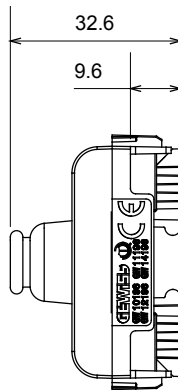

Product Data Sheet

GW11196

CHORUSMART - Domestic range

Wide range of control devices, sockets for power supply (conforming to national and international standards) signal pick-up, climate control, comfort management, technical alarm signalling and emergency lighting management. The ChoruSmart modular devices are available in five colours, glossy white, satin white, natural beige, satin black and lacquered titanium and in various sizes from 1/2, 1, 2 and 3 modules. Thanks to the mounting supports for rectangular, square and round boxes, endless combinations can be created with the ChoruSmart range of plates.

Category	Blanking module with cable output	Colour	Ivory
Description	1 module	Standard	EN 60669-1
Thermo-pressure with ball	125 °C	Glow Wire Test	850 °C
No. modules	1	Material	Technopolymer

DIMENSIONAL

TECHNICAL SYMBOLOGY