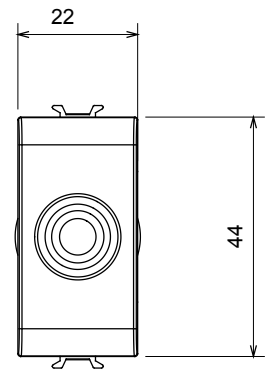

Product Data Sheet

GW11196

CHORUSMART - Domestic range

Wide range of control devices, sockets for power supply (conforming to national and international standards) signal pick-up, climate control, comfort management, technical alarm signalling and emergency lighting management. The ChoruSmart modular devices are available in five colours, glossy white, satin white, natural beige, satin black and lacquered titanium and in various sizes from 1/2, 1, 2 and 3 modules. Thanks to the mounting supports for rectangular, square and round boxes, endless combinations can be created with the ChoruSmart range of plates.

Category	Blanking module with cable output	Colour	Ivory
Description	1 module	Standard	EN 60669-1
Thermo-pressure with ball	125 °C	Glow Wire Test	850 °C
No. modules	1	Material	Technopolymer

DIMENSIONAL

TECHNICAL SYMBOLOGY