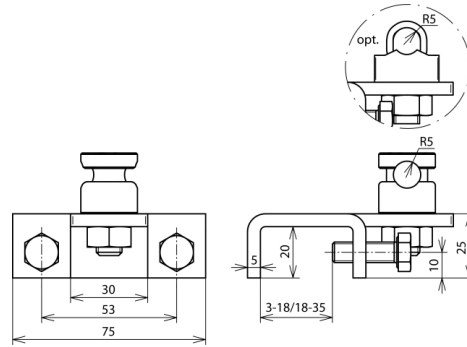

AK 6.10 KSV W KBF3 18 V2A (372 229)

Figure without obligation

Arrangement:

Type	AK 6.10 KSV W KBF3 18 V2A
Part No.	372 229
Clamping range	3-18 mm
Material of clamp	StSt
Clamping range Rd	6-10 mm
Screw	M8 x 25 mm
Material of screw / nut	StSt
Lightning current carrying capability (10/350 µs)	50 kA *)
Standard	EN 62561-1
Weight	283 g
Customs tariff number	85389099
GTIN	4013364119246
PU	25 Stk