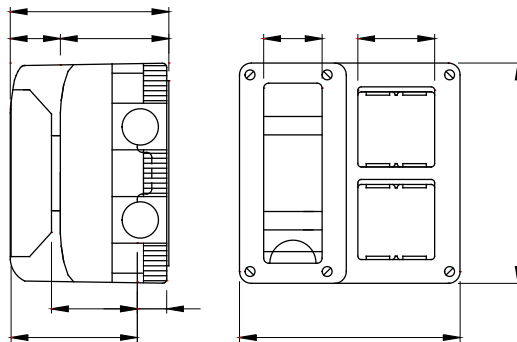

## GW27071

27 COMBI Range

A complete, versatile system of modular containers, perfectly integrable in the SYSTEM domestic range and able to meet the high protection installation requirements of the residential, commercial and industrial sectors. The 27 COMBI range is available both in the IP40 version and in watertight versions with IP55, IP65 and IP66 degree of protection, recommended for all outdoor applications which are subjected to extreme atmospheric conditions.

Description	4 gang + 2 DIN modules	Colour	Grey RAL 7035
Door type	Rigid	Door colour	Smoked Transparent
No. knockout holes Ø23	10 on sides / 2 on the bottom	Type of knockout holes	Removable with tool
IP degree	IP40	Insulation class	II
Mechanical resistance	IK07	Configuration	Module 2 x 2
Compartment pre-arrangement	1	Type of enclosure	GP
No. SYSTEM modules	4	No. DIN modules	2
Characteristics	Halogen free	Lid screws	Stainless steel
Torque screws tightening	0.8 Newton/meter	Outer dim. LxHxD (mm)	132x132x95
Dispersible power (W)	13	Rated voltage	400V ac
Rated current (In)	32 A	Insulation voltage	750 V
Glow Wire Test	650 °C	Thermo-pressure with ball	70 °C
Standard	EN 60670-1 - EN 60670-24	Installation temperature	-25 +60 °C
Electrocod	0212		

### DIMENSIONAL