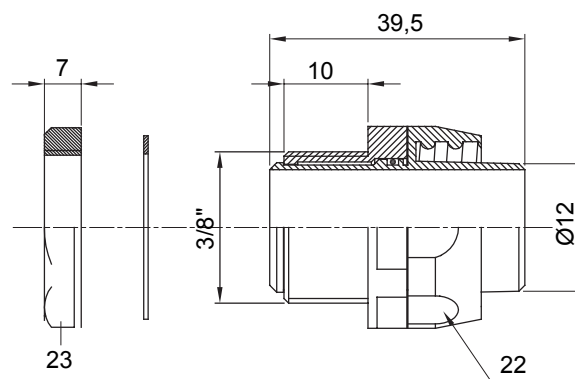

## DX54212

DF Range

Straight and revolving coupling device for sheath with IP54 protection degree.

Colour	Grey RAL 7035	IP degree	IP54
GAS pitch	3/8"	Sheath Ø (mm)	12
Type	Revolving	Electrocod	210

### DIMENSIONAL