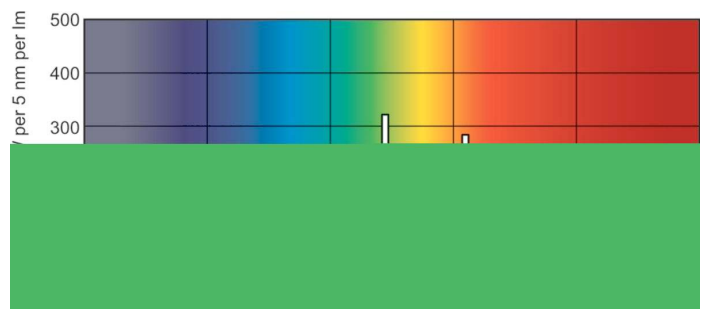

LDPO_TL5-HO9_940-Spectral power distribution Colour