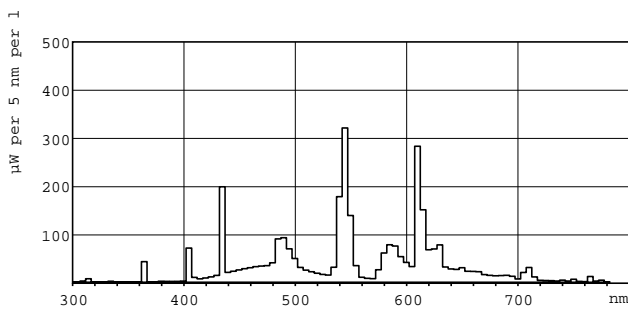

MASTER TL5 High Output 90 De Luxe

Operating and electrical	
Power (Nom)	22.5 W
Lamp Current (Nom)	0.295 A
Temperature	
Design Temperature (Nom)	35 °C
Controls and dimming	
Dimmable	Yes
Mechanical and housing	
Bulb Shape	T5 [16 mm (T5)]
Approval and application	
Mercury (Hg) Content (Nom)	1.2 mg

Energy Consumption kWh/1000 h	25 kWh
Product data	
Full product code	871150086895400
Order product name	MASTER TL5 HO 90 De Luxe 24W/940 1SL20
EAN/UPC - Product	8711500868954
Order code	927992094024
Numerator - Quantity Per Pack	1
Numerator - Packs per outer box	20
Material Nr. (12NC)	927992094024
Copy Net Weight (Piece)	54.000 g
ILCOS Code	FDH-24/40/1A-L/P-G5-16/550

Dimensional drawing

Product	D (max)	A (max)	B (max)	B (min)	C (max)
MASTER TL5 HO 90 De Luxe 24W/940 1SL20	17 mm	549.0 mm	556.1 mm	553.7 mm	563.2 mm

MASTER TL5 HO 90 De Luxe 24W/940 1SL20

Photometric data

LDPB_TL5-HO9_940-Spectral power distribution B/W