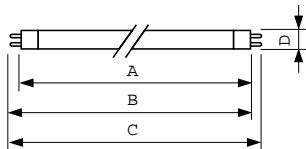

### Product data

General information		Luminous Efficacy (@ Max Lumen, Rated) (Nom)	
Cap-Base	G5 [ G5]		78 lm/W
Life to 50% Failures Preheat (Nom)	30000 h	Chromaticity Coordinate X (Nom)	380
LSF Preheat 2000 h Rated	99 %	Chromaticity Coordinate Y (Nom)	380
LSF Preheat 4000 h Rated	99 %	Correlated Color Temperature (Nom)	4000 K
LSF Preheat 6000 h Rated	99 %	Luminous Efficacy (rated) (Nom)	68 lm/W
LSF Preheat 8000 h Rated	99 %	Color Rendering Index (Nom)	91
LSF Preheat 16000 h Rated	97 %	LLMF 2000 h Rated	96 %
LSF Preheat 20000 h Rated	84 %	LLMF 4000 h Rated	95 %
		LLMF 6000 h Rated	94 %
		LLMF 8000 h Rated	93 %
		LLMF 12000 h Rated	92 %
		LLMF 16000 h Rated	91 %
		LLMF 20000 h Rated	90 %
Light technical			
Color Code	940 [ CCT of 4000K]		
Luminous Flux (Nom)	1750 lm		
Luminous Flux (Rated) (Nom)	1525 lm		
Color Designation	Cool White (CW)		

# MASTER TL5 High Output 90 De Luxe

Operating and electrical	
Power (Nom)	22.5 W
Lamp Current (Nom)	0.295 A
Temperature	
Design Temperature (Nom)	35 °C
Controls and dimming	
Dimmable	Yes
Mechanical and housing	
Bulb Shape	T5 [ 16 mm (T5)]
Approval and application	
Mercury (Hg) Content (Nom)	1.2 mg

## Dimensional drawing

Product	D (max)	A (max)	B (max)	B (min)	C (max)
MASTER TL5 HO 90 De Luxe 24W/940 1SL20	17 mm	549.0 mm	556.1 mm	553.7 mm	563.2 mm