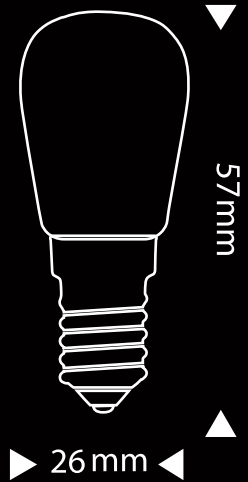

Strada Ștefan cel Mare 2/20,
Strășeni, Moldova

Strada Alexandru Ghica 148,
Alexandria, Romania

www.patronbulbs.com