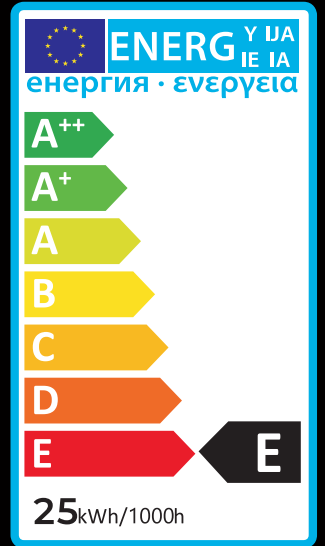

Strada Ștefan cel Mare 2/20,
Strășeni, Moldova

Strada Alexandru Ghica 148,
Alexandria, Romania

www.patronbulbs.com