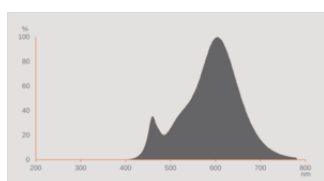

Photometrical data

Light color (designation)	Warm Comfort Light
Lumen main.fact.at end of nom.life time	0.70
Standard deviation of color matching	≤ 6 sdcn
Nominal luminous flux	680 lm
Luminous flux	680 lm
Luminous efficacy	113 lm/W
Color temperature	2400 K
Color rendering index Ra	≥ 80
Flickering metric (Pst LM)	1.0
Stroboscope effect metric (SVM)	0.9

Light technical data

Beam angle	300 °
Starting time	< 0.5 s

Dimensions & Weight

Product weight	90.00 g
Diameter	120.00 mm
Length	190.00 mm
Width	120.00 mm
Height	120.00 mm
Outer bulb [PICOS]	G120

Lifespan