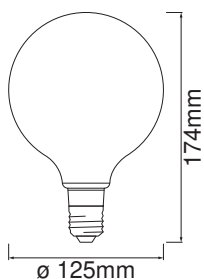

Photometrical data

Light color (designation)	Warm Comfort Light
Lumen main.fact.at end of nom.life time	0.70
Standard deviation of color matching	≤ 6 sdcn
Nominal luminous flux	680 lm
Luminous flux	680 lm
Luminous efficacy	113 lm/W
Color temperature	2400 K
Color rendering index Ra	≥ 80
Flickering metric (Pst LM)	1.0
Stroboscope effect metric (SVM)	0.9

Light technical data

Beam angle	300 °
Starting time	< 0.5 s

Dimensions & Weight

Product weight	90.00 g
Diameter	120.00 mm
Length	190.00 mm
Width	120.00 mm
Height	120.00 mm
Outer bulb [PICOS]	G120

Lifespan