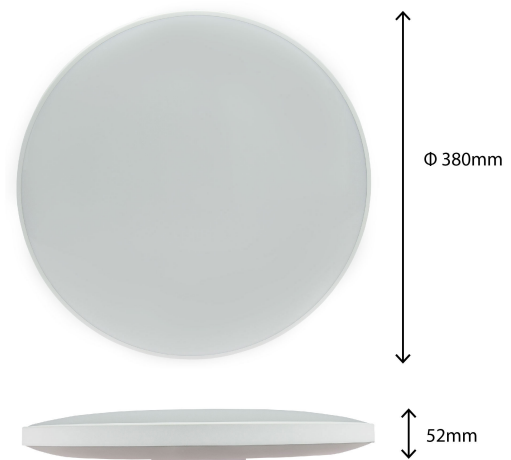

NYMPHEA BLACK & WHITE

SLI031036NW_PW

See
more

Plafond NYMPHEA BLACK & WHITE, with a power of 32 W, high light efficacy 106 lm/W. It has a high IP54 rating, making it ideal for use in rooms with high humidity. Lights up with neutral light - the most universal colour (4000K), which is suitable for the rooms we use on a daily basis, ensuring comfort during everyday activities. Designed for surface mounting. The product is certified by the National Institute of Hygiene, so it can be used in rooms with high hygienic requirements.

IP54

Power	32 W	Voltage	230 V
Luminous flux*	3400 lm (360°)	Colour temperature	4000 K
Colour of light	Neutral white	Beam angle	115 °
Degree of protection (IP)	IP54		

Technical data

Code	SLI031036NW_PW
Power	32 W
Nominal current	142 mA
Voltage	230 V
Energy consumption	32 kWh/1000h
Frequency	50HZ Hz
Protection class	II
Power supply included	+
Power factor	0.98
Useful luminous flux*	3400 lm (360°)
Luminous flux**	2250 lm (360°)
Lamp efficacy	106 lm/W
Luminous intensity	1350 cd
Colour temperature	4000 K
Colour of light	Neutral white
Beam angle	115 °
RA	>80
Light source included	+
Uniformity of color SDCM max	5
Dimmable	No
Working temperature range	-20 +40 °
Lifespan	17000 h
Housing material	Plastic
Degree of protection (IP)	IP54
Colour	White
Dimension (AxBxC)	380x55 mm
For use	Inside
Assembly method	On the ceiling
Application	Inside
Made in	PRC