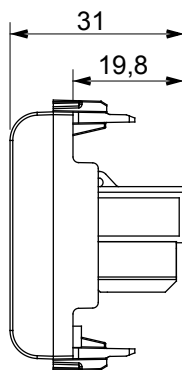

Product Data Sheet

GW15434

CHORUSMART - Domestic range

Wide range of control devices, sockets for power supply (conforming to national and international standards) signal pick-up, climate control, comfort management, technical alarm signalling and emergency lighting management. The ChoruSmart modular devices are available in five colours, glossy white, satin white, natural beige, satin black and lacquered titanium and in various sizes from 1/2, 1, 2 and 3 modules. Thanks to the mounting supports for rectangular, square and round boxes, endless combinations can be created with the ChoruSmart range of plates.

Category	Data socket	Description	RJ45
Colour	Satin White	Use category	5e
Cables	UTP	Connection	Toolless
Number pairs	4	Standard	EN 60603-7-2
No. modules	2	Electrocod	3722
Material	Technopolymer		

DIMENSIONAL