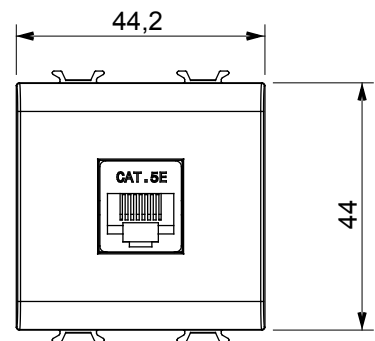

Product Data Sheet

GW15434

CHORUSMART - Domestic range

Wide range of control devices, sockets for power supply (conforming to national and international standards) signal pick-up, climate control, comfort management, technical alarm signalling and emergency lighting management. The ChoruSmart modular devices are available in five colours, glossy white, satin white, natural beige, satin black and lacquered titanium and in various sizes from 1/2, 1, 2 and 3 modules. Thanks to the mounting supports for rectangular, square and round boxes, endless combinations can be created with the ChoruSmart range of plates.

Category	Data socket	Description	RJ45
Colour	Satin White	Use category	5e
Cables	UTP	Connection	Toolless
Number pairs	4	Standard	EN 60603-7-2
No. modules	2	Electrocod	3722
Material	Technopolymer		

DIMENSIONAL