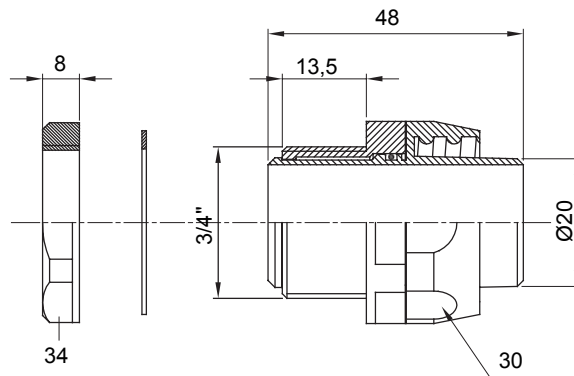

Straight and revolving coupling device for sheath with IP54 protection degree.

Colour	Grey RAL 7035	IP degree	IP54
GAS pitch	3/4"	Sheath Ø (mm)	20
Type	Revolving	Electrocod	210

DIMENSIONAL

TECHNICAL SYMBOLOGY