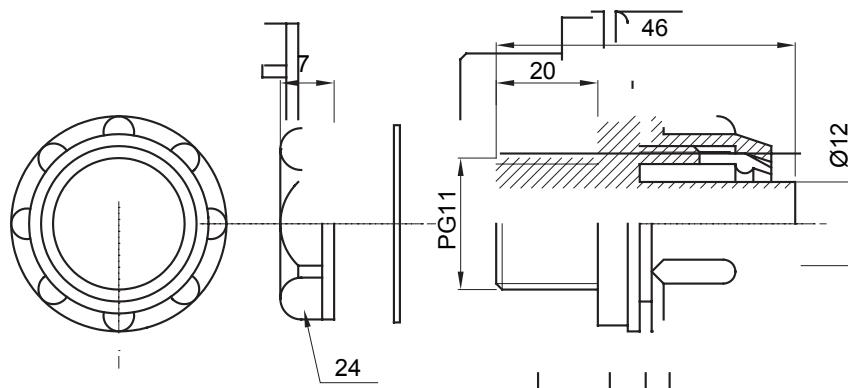

Product Data Sheet

DX56412

DF Range

Straight and revolving coupling device for sheath with IP54 protection degree.

Colour	Grey RAL 7035	IP degree	IP54
PG pitch	11	Sheath Ø (mm)	12
Type	Fixed	Electrocod	210

DIMENSIONAL

TECHNICAL SYMBOLOGY

IP

IP54

STANDARDS/APPROVALS