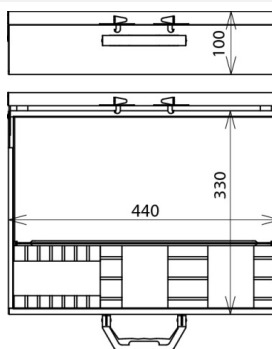

SBKL EKS VI KVS (745 900)

Figure without obligation

Figure without obligation

With foam padding

Type	SBKL EKS VI KVS
Part No.	745 900
Suitable for	Earthing and short-circuiting device VI
Dimensions	440 x 330 x 100 mm
Colour	Blue •
Design	With foam padding
Weight	3,71 kg
Customs tariff number	42021990
GTIN	4013364082731
PU	1 Stk