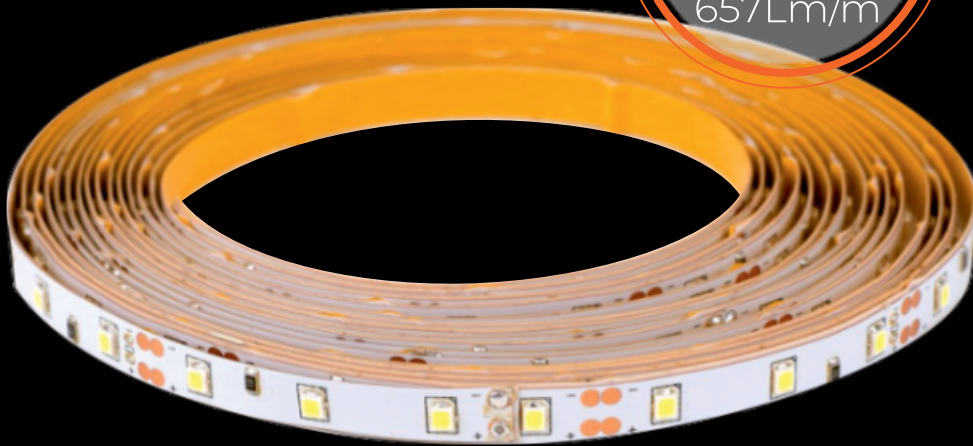

THORGEON

LIGHTING

LED STRIP

16005

Manufactured in PRC

thorgeon

3000

www.thorgeon.com
SIA "ATTA-1", Daugavgrivas street 77,
Riga, Latvia, LV-1007