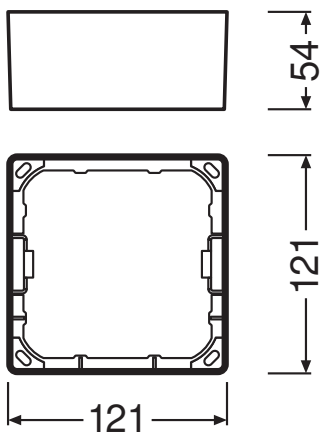

PRODUCT DATASHEET

DL SLIM FRAME SQ 105 WT

DOWNLIGHT SLIM SQUARE FRAME | Surface mounting frame, square shape

Areas of application

- General illumination
- Public areas
- Stairways
- Corridors
- Foyers
- Shops

Product benefits

- Cable entry on the side for electrical connection with low profil
- Easy installation thanks to included drilling template

Product features

- Low mounting depth
- Robust polycarbonate casing
- Mounting accessories included

TECHNICAL DATA

Dimensions & Weight

Length	121.0 mm
Width	121.0 mm
Height	54 mm
Product weight	48.00 g

Materials & Colors

Product color	White
---------------	-------

Application & Mounting

Mounting location	Ceiling / Wall
-------------------	----------------

Product code	Packaging unit (Pieces/Unit)	Dimensions (length x width x height)	Gross weight	Volume
4058075079397	Folding box 1	60 mm x 130 mm x 130 mm	96.00 g	1.01 dm ³
4058075079403	Shipping box 6	380 mm x 140 mm x 154 mm	696.00 g	8.19 dm ³